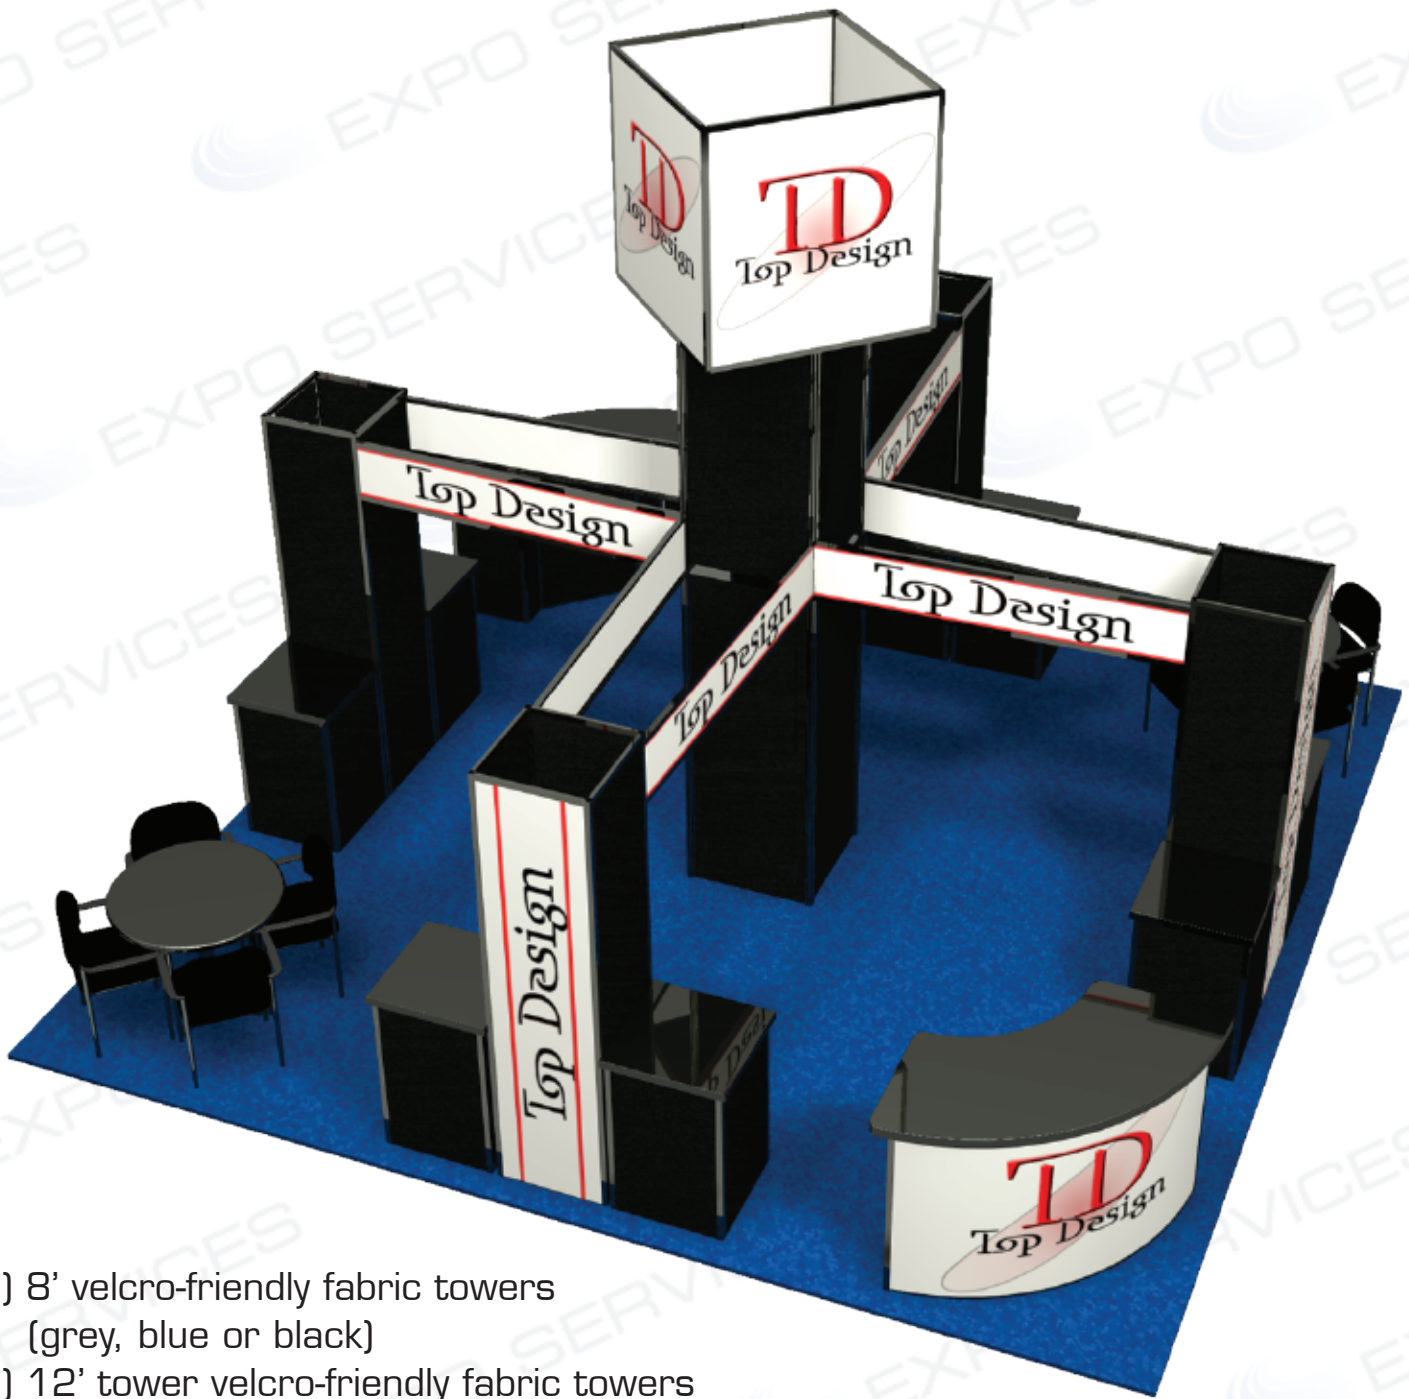

ESP 17-2020

- (4) 8' velcro-friendly fabric towers
(grey, blue or black)
- (1) 12' tower velcro-friendly fabric towers
(grey, blue or black)
- (1) 4' cube header upgrade option for rotating cube available
- (8) company headers (vinyl cut)
full color digital upgrade available
- (8) square kiosks
- (2) 6' curved counters
- (2) 36" round table (black or white)
- (8) chairs (grey or black)
- (1) 20' X 20' carpet with padding
(grey, dark grey, navy blue,
blue, red or black)